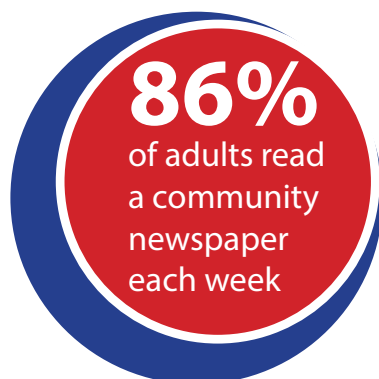

THE SEALY NEWS

PO BOX 480

Sealy, TX 77474

979-885-3562

sales@sealynews.com