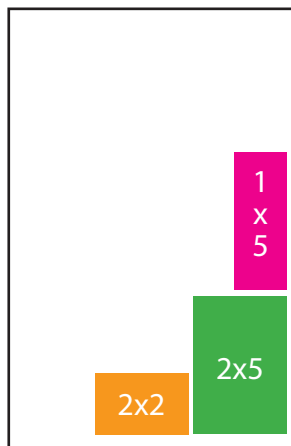

Retail display advertising rates 2023

Advertising choices made easy - just select the right one for your needs! Choose from the most popular and **effective sizes** below and you're done. No complicated discount formulas - just **easy-to-use** pricing.

Modular sizes rates

	BW	Color
Full	\$1,042	\$1,429
1/2	\$514	\$693
1/4	\$262	\$356.50
1/8	\$130	\$175
2x5	\$90	\$120
1/5	\$50	\$65
2x2	\$50	\$65

Rates are per publication date. All other sizes per column inch. Let color make your message jump off the page.